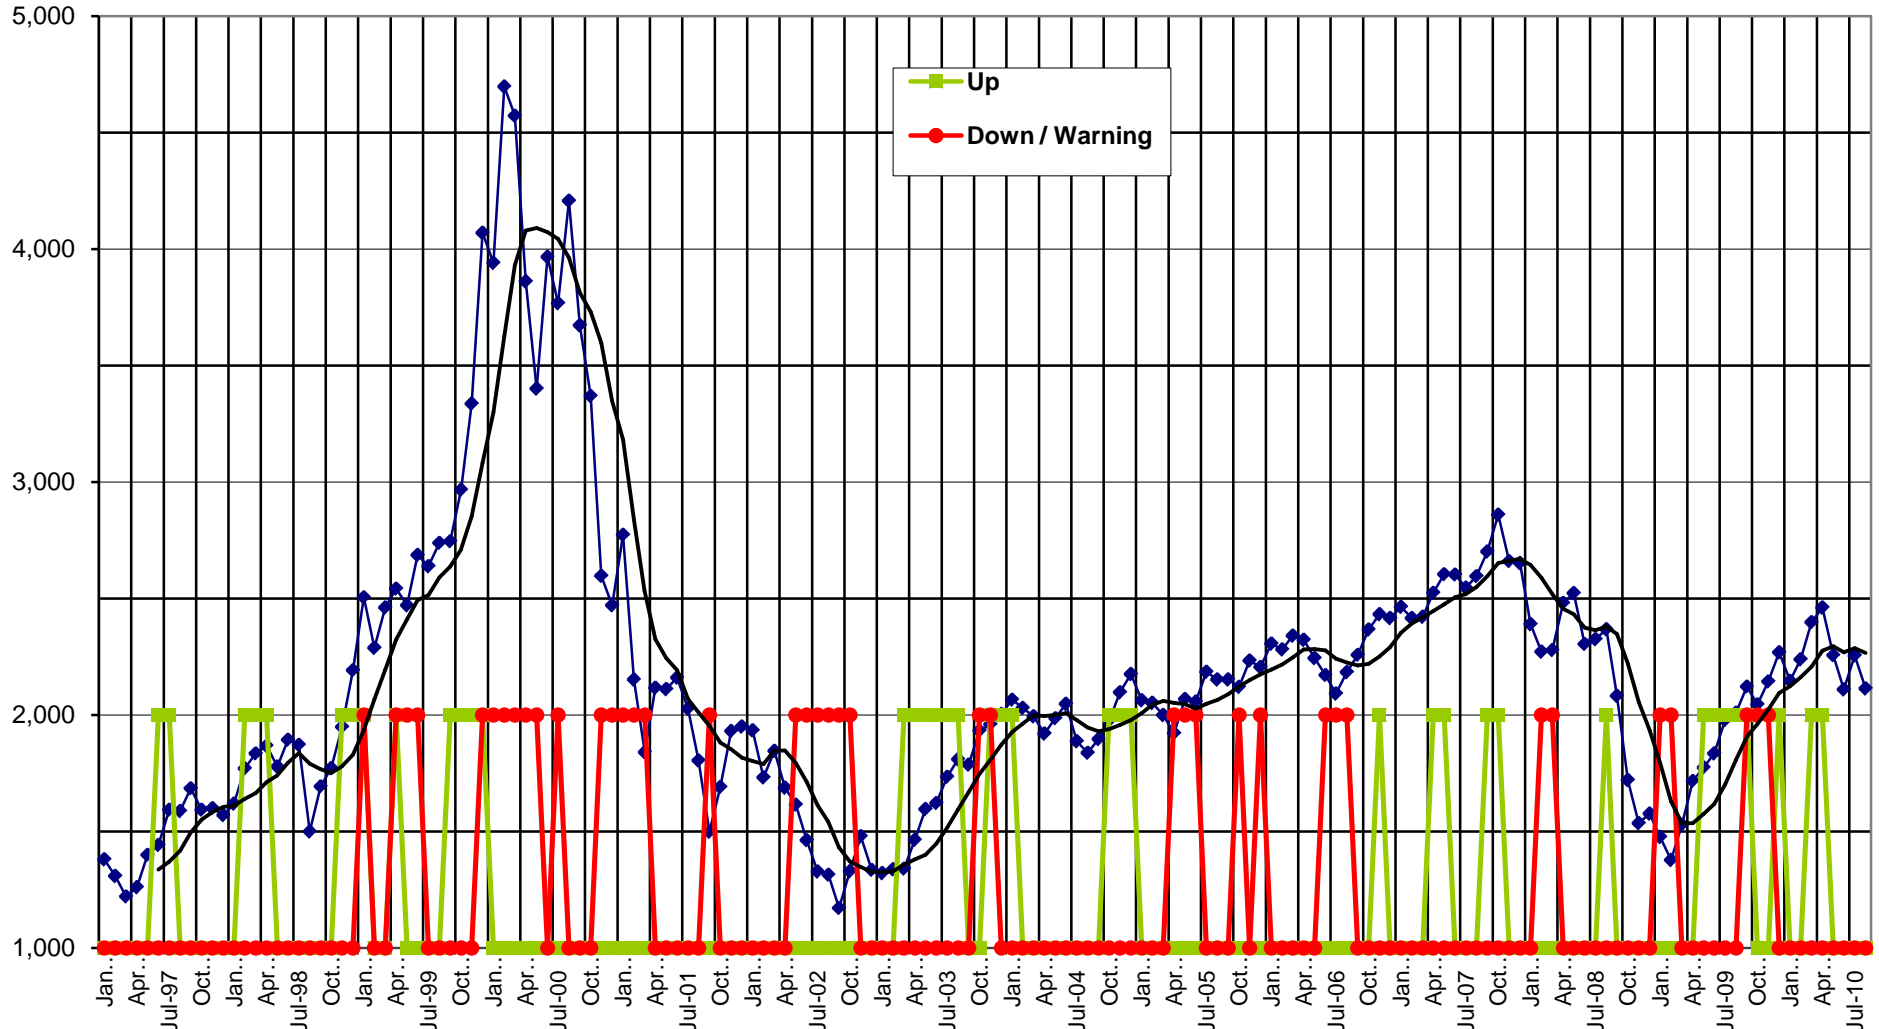

### USD/JPY Monthly Average Exchange Rate 20-Year History Chart (StockTrendInvesting.com)

### NASDAQ Trend Trading History Chart (StockTrendInvesting.com)