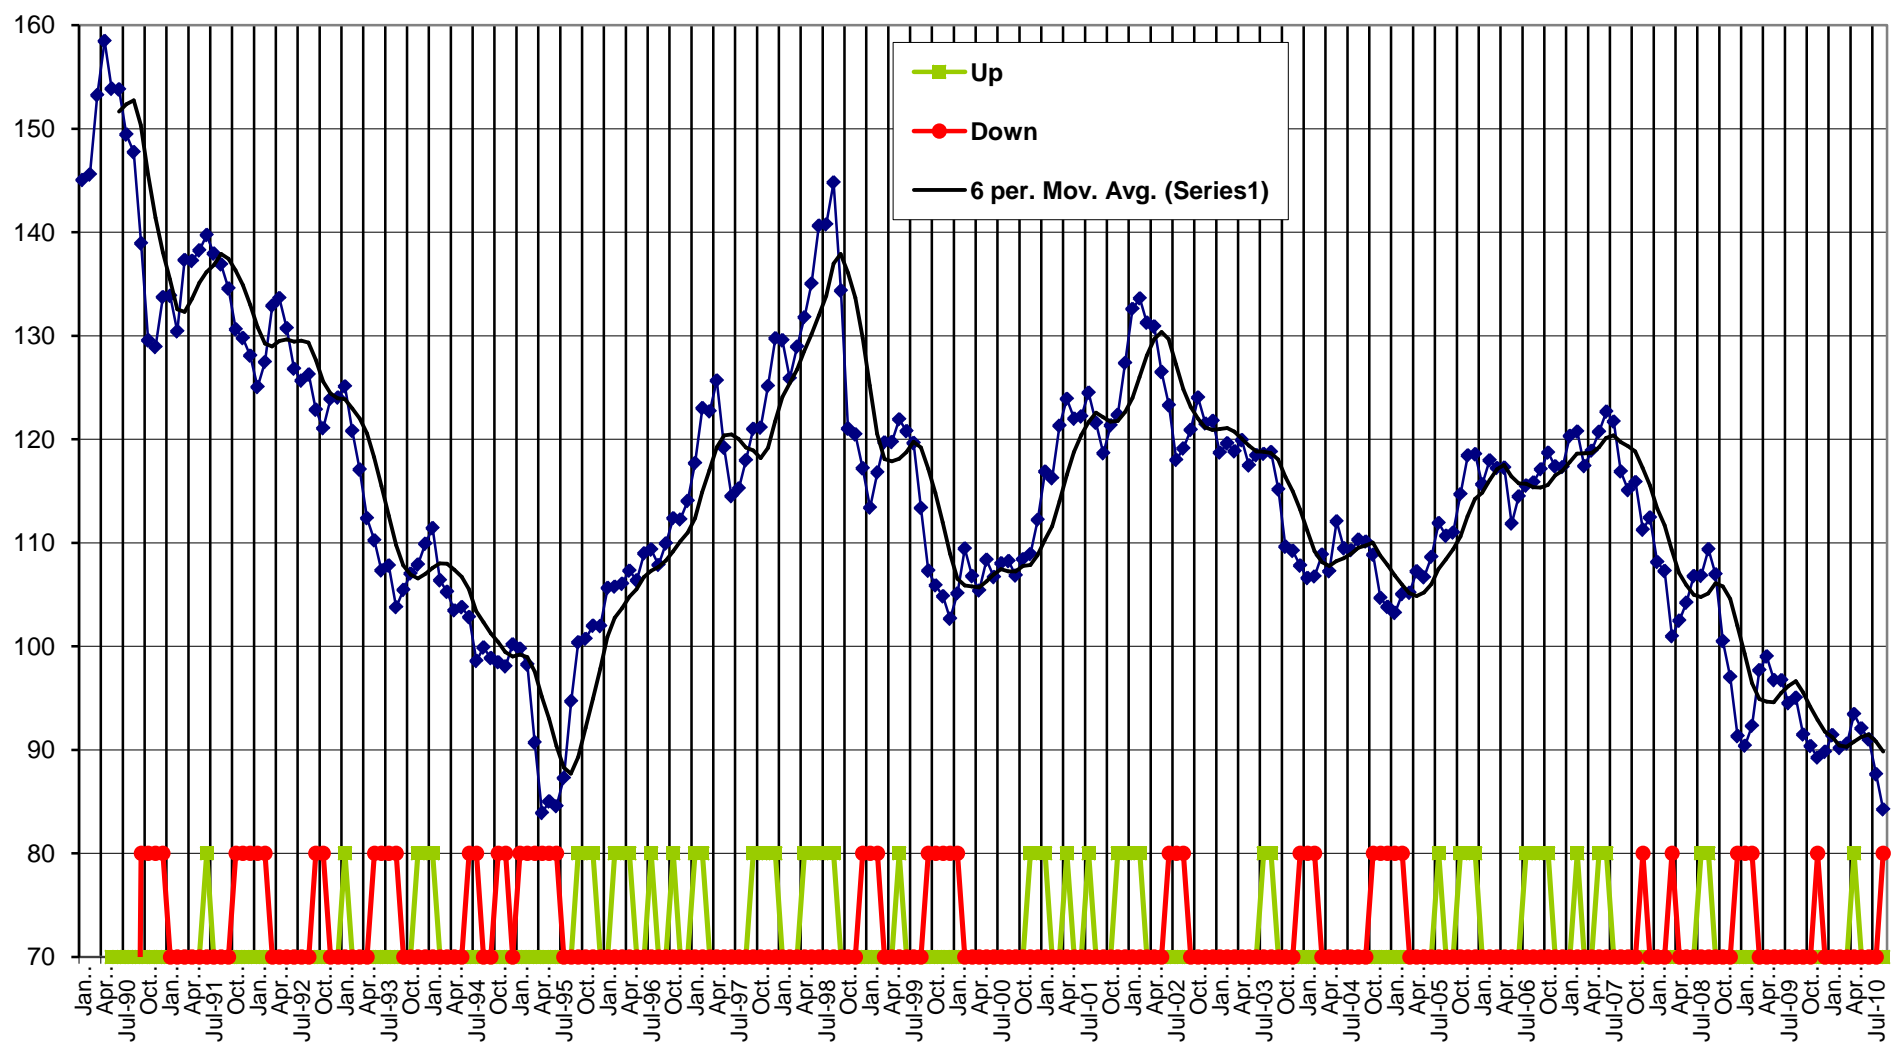

### USD/JPY Monthly Average Exchange Rate 20-Year History Chart (StockTrendInvesting.com)

### NASDAQ Trend Trading History Chart (StockTrendInvesting.com)